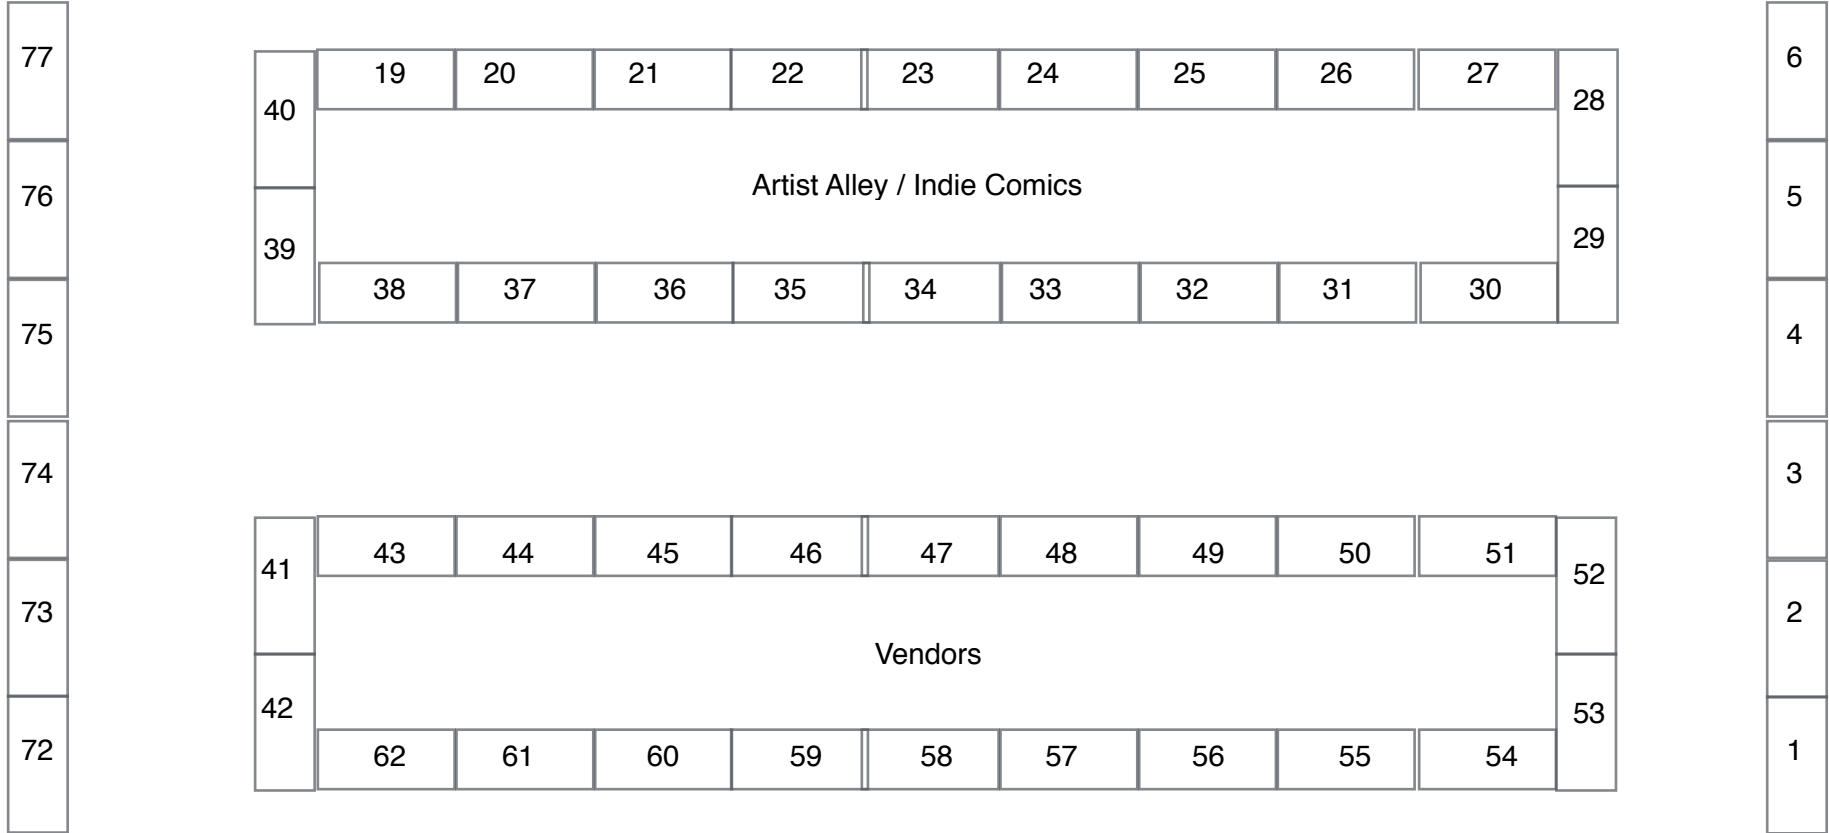

Frankfort Comic-Con 2018 Floor Plan

18	17	16	15	14	13	12	11	10	9	8	7
----	----	----	----	----	----	----	----	----	---	---	---

Entrance

71	70	69	68	67	66	65	64	63
----	----	----	----	----	----	----	----	----

Entrance

Ballroom Entrance Foyer - More Vendors Here